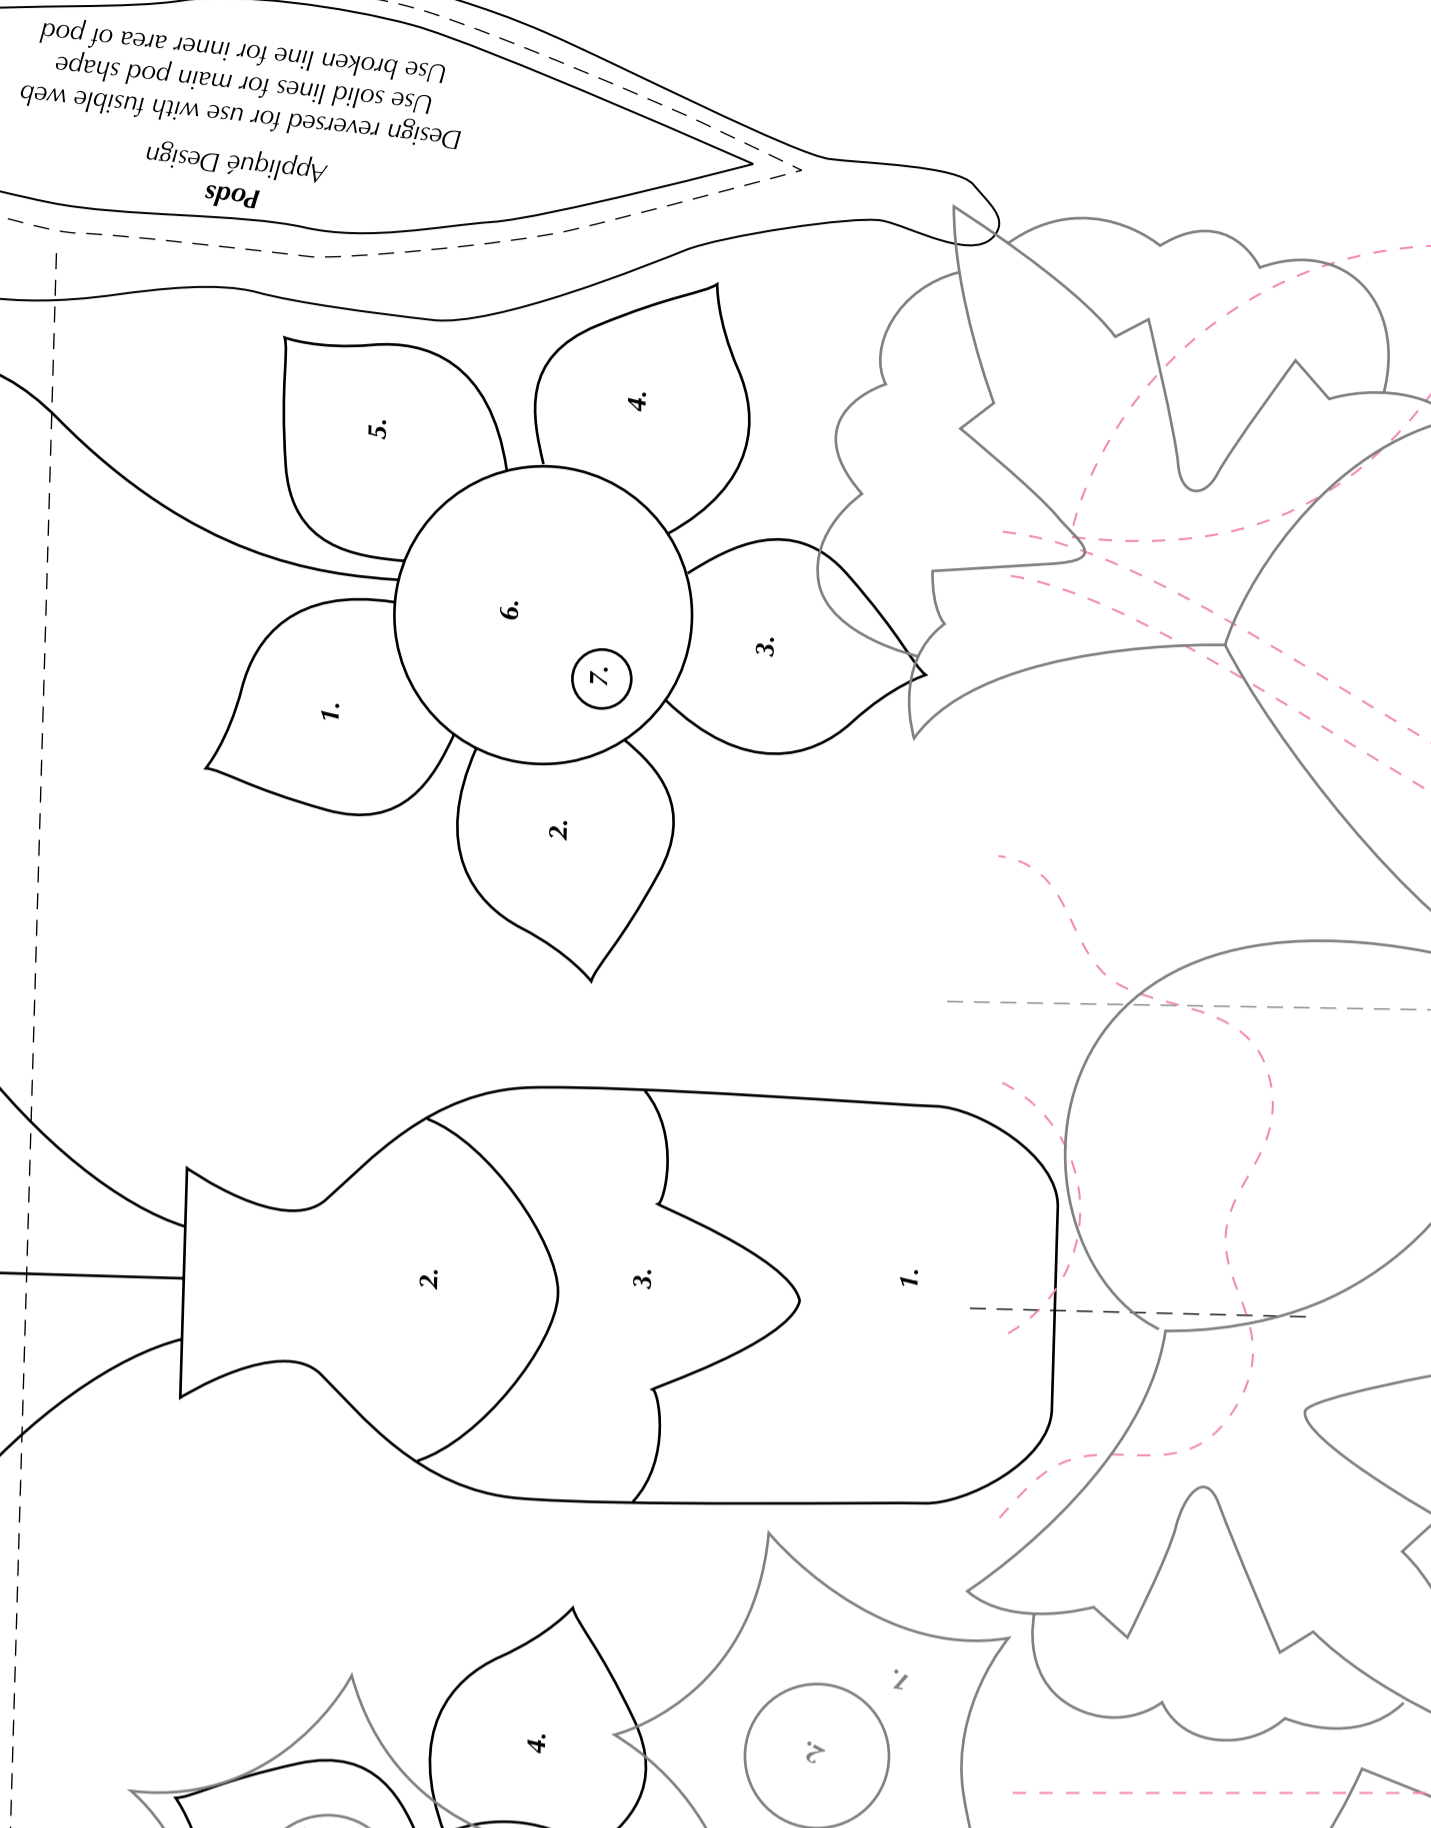

Vintage Rose of Sharon
 Appliqué Design
 Mirror pattern to fit border
 Part B

Centre

Vintage Rose of Sharon
 Appliqué Design
 Mirror pattern to fit border
 Part A

Join to Part B

Join to Part B

Join to Part A

Mystery Medallion
 Appliqué Design
 Starts first then numerical order

Join to Part A

Join to Part A

Pods
 Appliqué Design
 Design reversed for use with fusible web
 Use solid lines for main pod shape
 Use broken line for inner area of pod

Mystery Medallion
 Appliqué Design