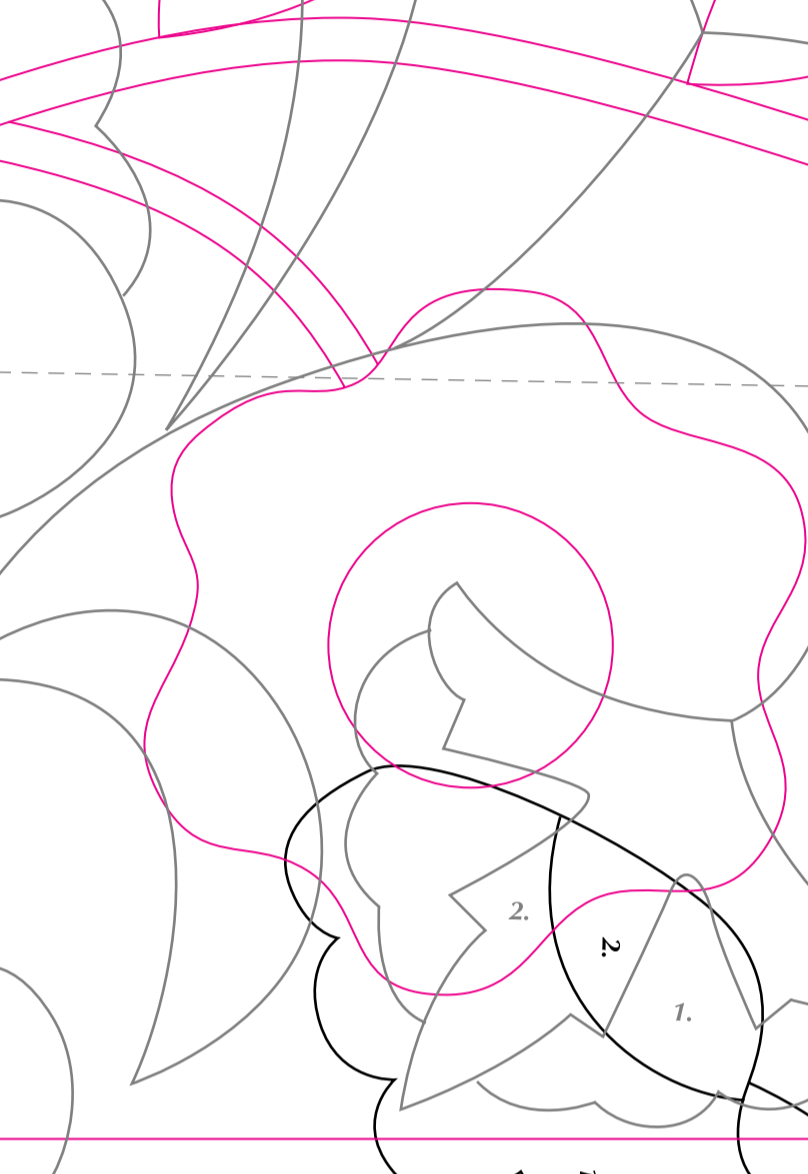

Vintage Rose of Sharon
 Appliqué Design
 Mirror pattern to fit border
 Part B

Centre

Vintage Rose of Sharon
 Appliqué Design
 Mirror pattern to fit border
 Part A

Join to Part B

Join to Part B

Join to Part A

Mystery Medallion
 Appliqué Design
 Starts first then numerical order

Join to Part A

Join to Part A

Pods
 Appliqué Design
 Design reversed for use with fusible web
 Use solid lines for main pod shape
 Use broken line for inner area of pod

Mystery Medallion
 Appliqué Design