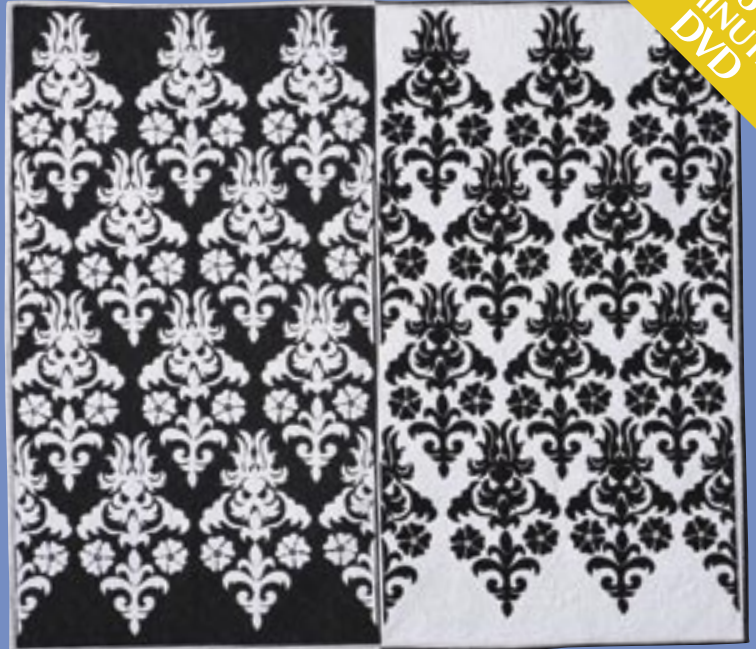

45+
MINUTE
DVD

QUILTERS
COMPANION
No.38
DVD

Bonus Feature The Houston International Quilt Festival 2008

Michele provides invaluable tips to help you perfect machine appliqué